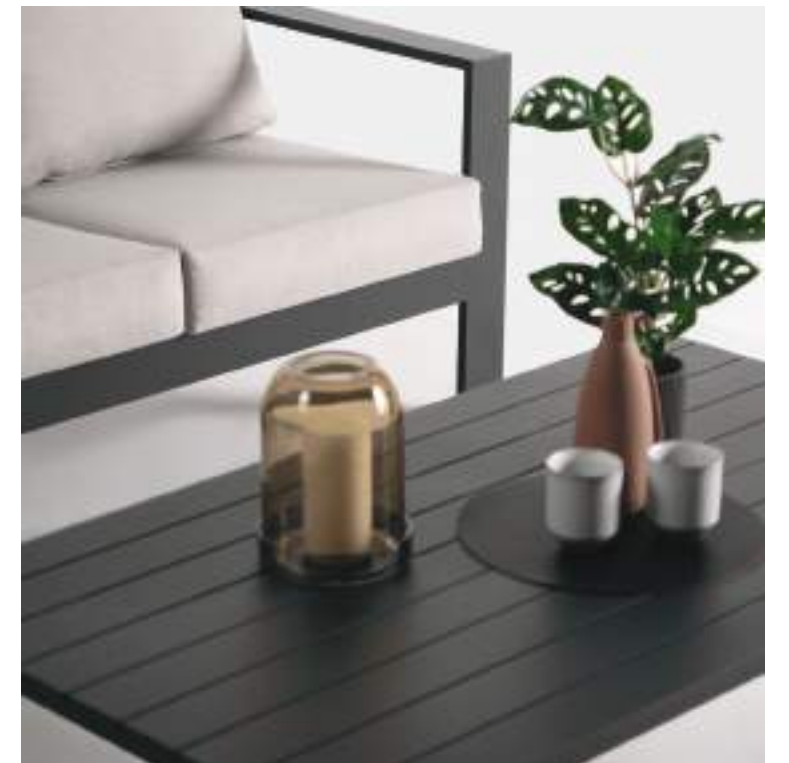

FN69805PEY-DIV | FN69805GWT-WHT

W · 21.5" D · 21.5" H · 21.5"

Weight: 38 LBS

New Collection

VIENNA

Living · Dining

Frame: Aluminum
Finish: Diva Night

VIENNA