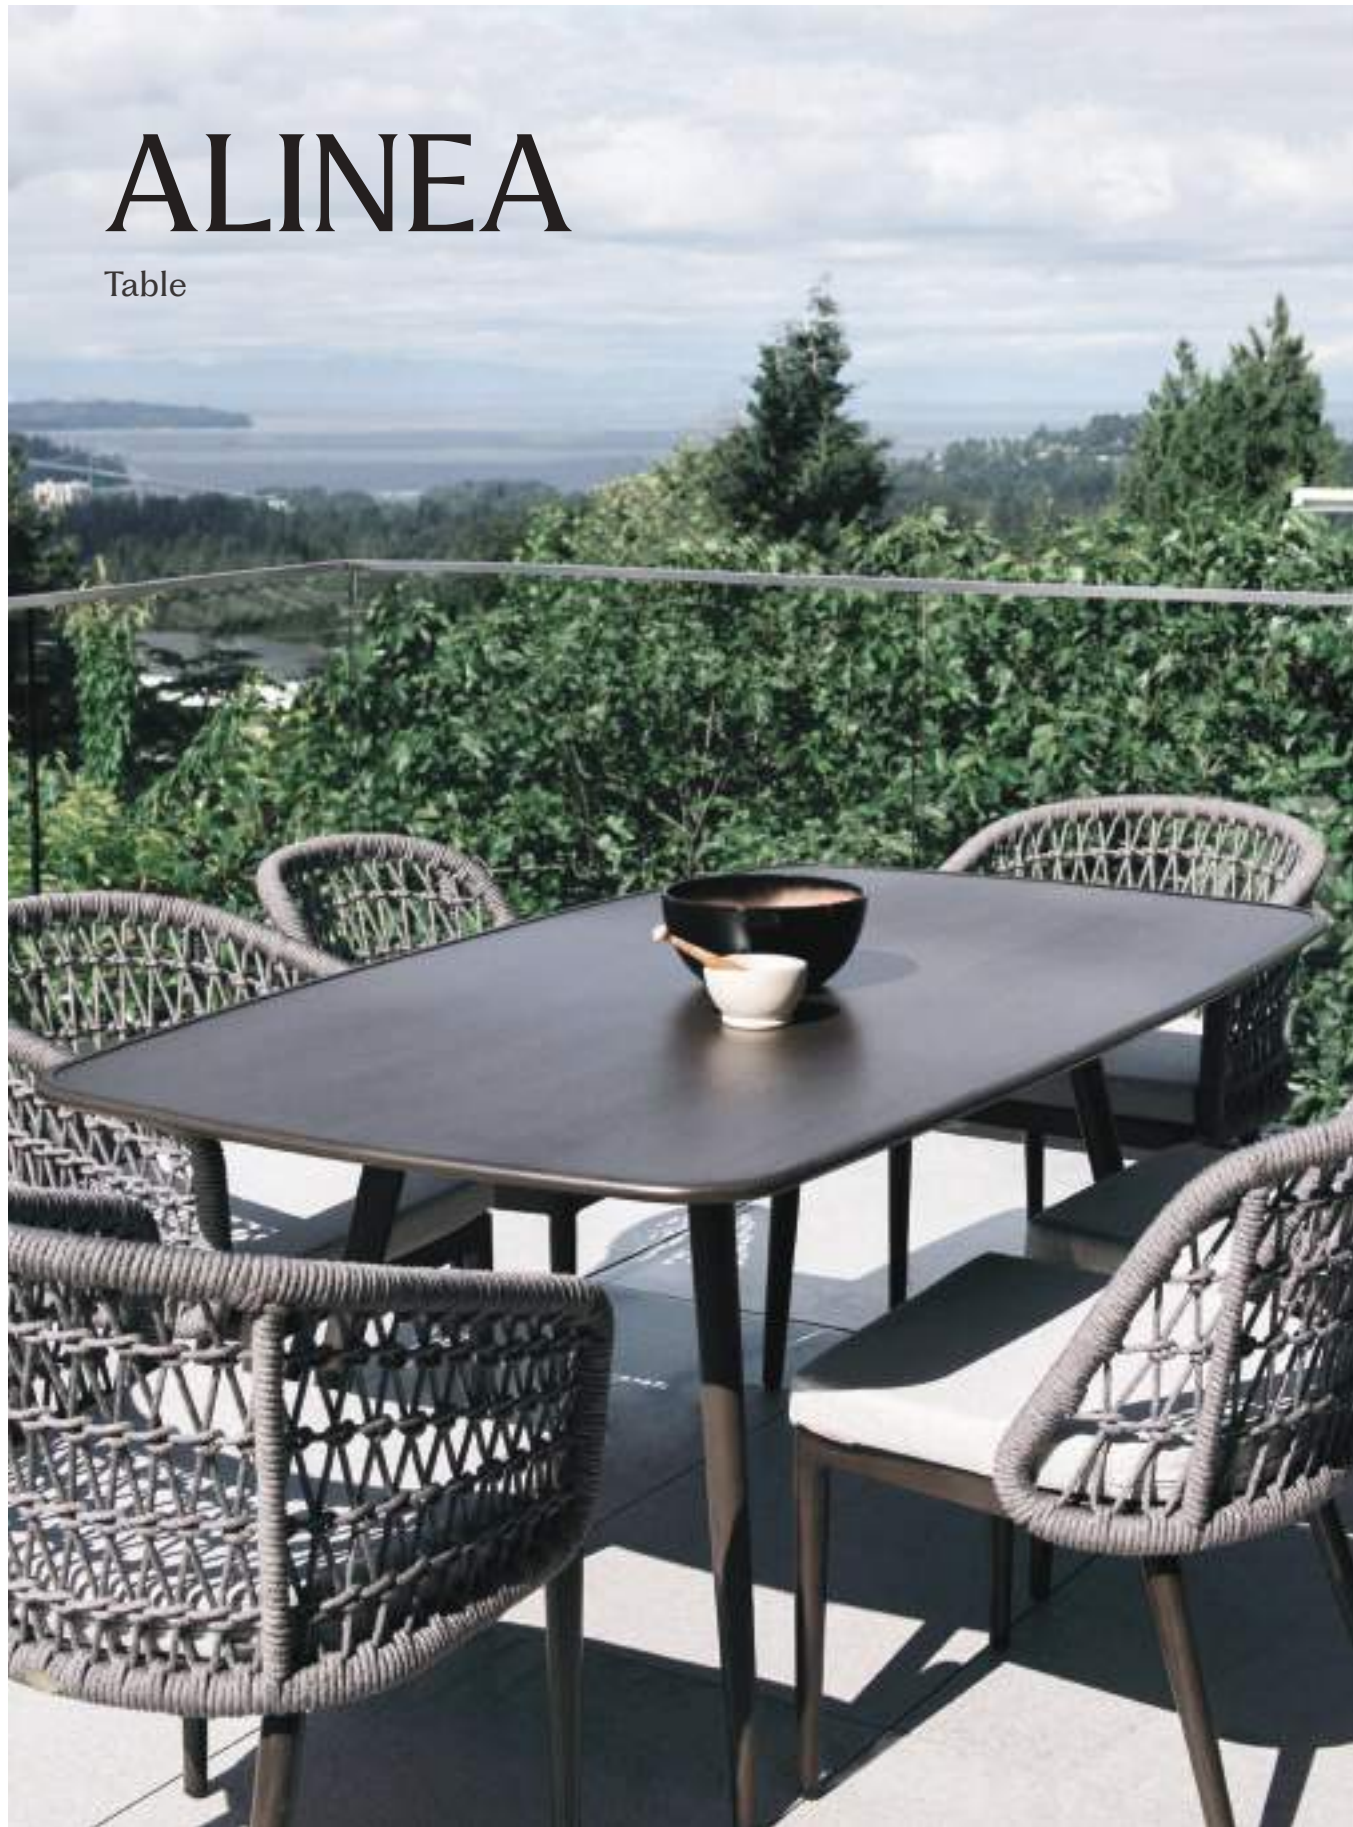

Top View

SINTERED STONE END TABLE
FN69805PEY-DIV
W · 21.5" D · 21.5" H · 21.5"
Weight: 38 LBS

Top View

SINTERED STONE END TABLE
FN69805GWT-WHT
W · 21.5" D · 21.5" H · 21.5"
Weight: 38 LBS

Top View

ALINEA

Table