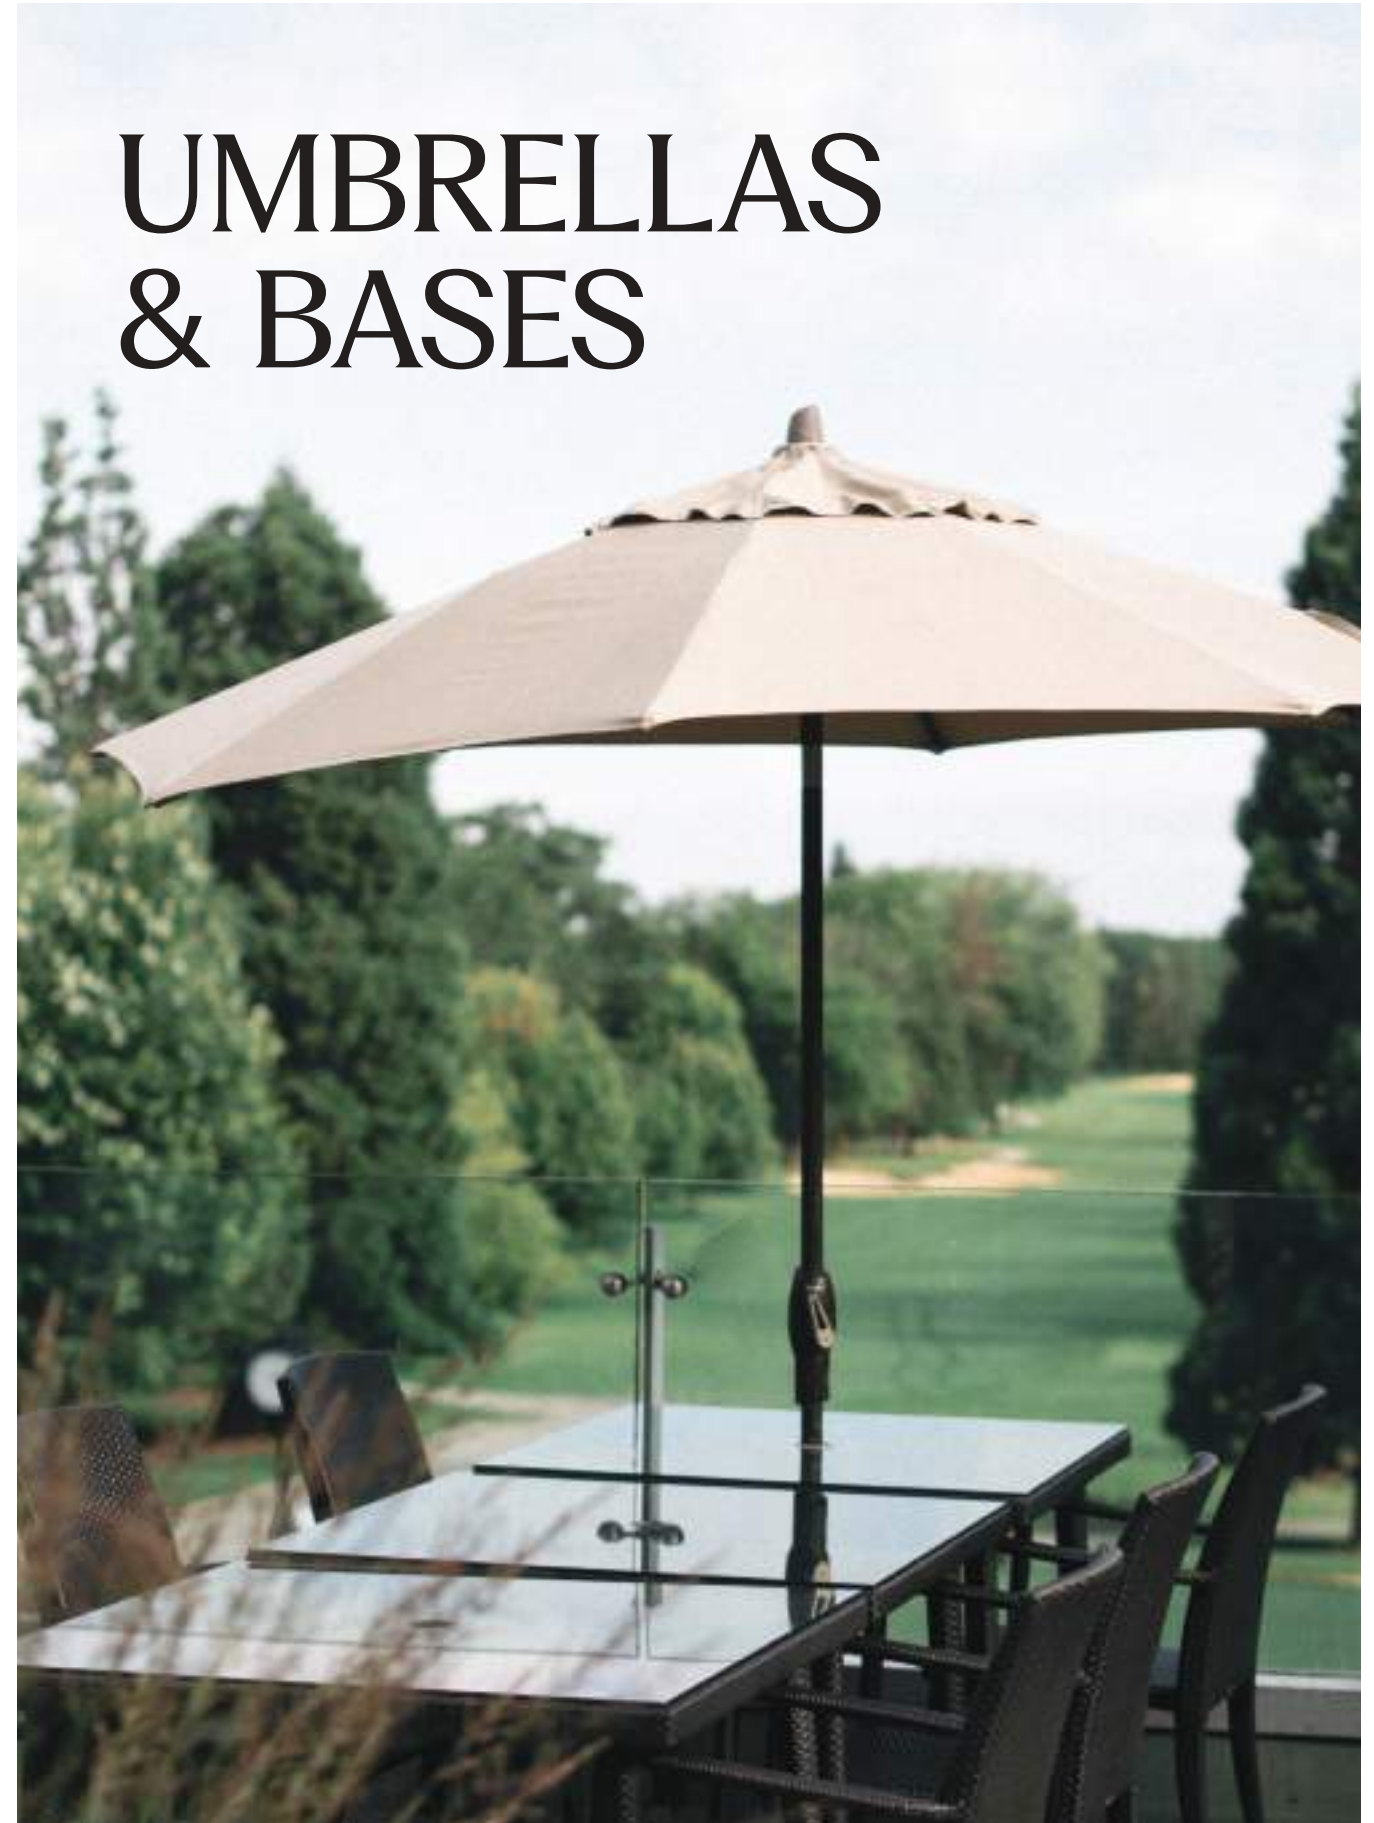

OUTDOOR TABLE TOP & BASE COMPATIBILITY CHART

RATANA

2024 / 2025

OUTDOOR TABLE TOP AND BASE COMPATIBILITY CHART

				Arlington				Cleveland	
				FN49308 30" dia	FN49309 42" dia	FN49310 48" dia	FN49315 54" dia	FN50265 23" sq	FN50282 23"x47"
				ASG	ASG	ASG	ASG	ASG	ASG
TABLE BASE	ITEM #	DESCRIPTION	COLOR						
Hamilton	FN46295-R30	Dining Table Base (30" Rd Top)	ASG	•					
	FN46295-R42	Dining Table Base (42" Rd Top)	ASG		•				
	FN46295-R48	Dining Table Base (39" Sq/48" Rd Top)	ASG			•			
	FN46295-R54	Dining Table Base (54" Rd Top)	ASG				•		
	FN46245-R30	Counter Table Base (30" Rd Top)	ASG	•					
	FN46245-R42	Counter Table Base (42" Rd Top)	ASG		•				
	FN46235-R30	Bar Table Base (30" Rd Top)	ASG	•					
	FN46235-R42	Bar Table Base (42" Rd Top)	ASG		•				
Montreal	FN50305-S23	End Table Base (23" Sq Top)	ASG					•	
	FN50304-T47	Coffee Table Base (23"x47" Top)	ASG						•

Note: To ensure for accuracy, please double check with your sales representatives upon ordering.

UMBRELLAS & BASES