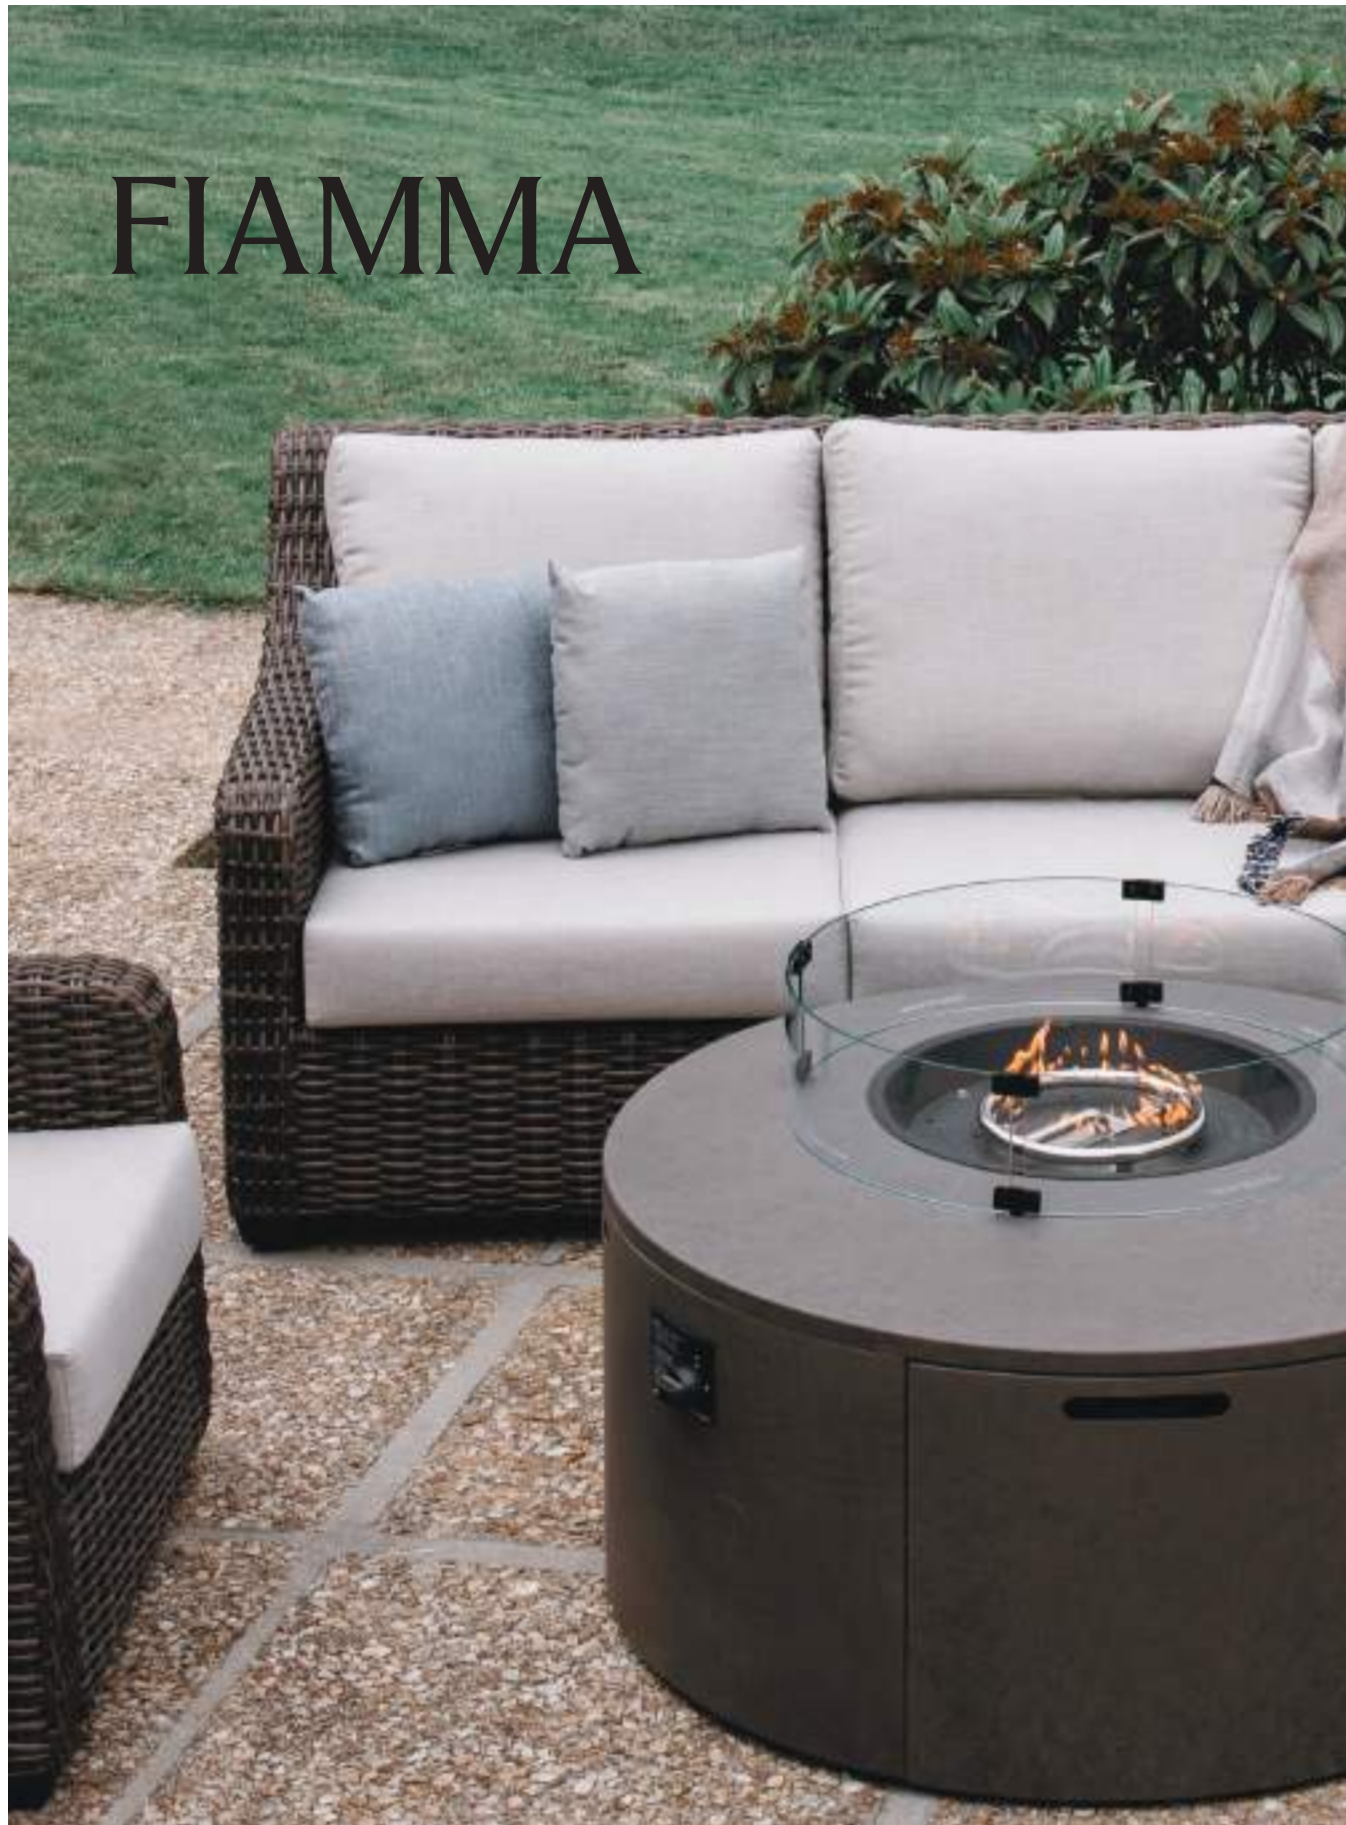

FIAMMA

Frame: Aluminum
Finish: Concrete

Frame: Aluminum
Finish: Hessonite Garnet

54" X 24" X 22.5" RECT FIRE PIT W/LID

FN62699CON-T

W · 54" D · 24" H · 22.5"

Weight: 85 LBS

54" X 24" X 22.5" RECT FIRE PIT W/LID

FN62699HGA-T

W · 54" D · 24" H · 22.5"

Weight: 85 LBS

50" X 30" X 20" RECT FIRE PIT W/LID

FN62699CON-S

W · 50" D · 30" H · 20"

Weight: 78 LBS

50" X 30" X 20" RECT FIRE PIT W/LID

FN62699HGA-S

W · 50" D · 30" H · 20"

Weight: 78 LBS

D42" X H20" ROUND FIRE PIT W/BURNER LID

FN62699CON-R

W · 42" (DIA) H · 20"

Weight: 36 LBS

D42" X H20" ROUND FIRE PIT W/BURNER LID

FN62699HGA-R

W · 42" (DIA) H · 20"

Weight: 36 LBS