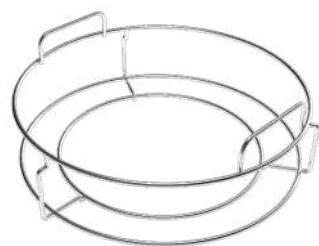

Easily configure the EGGspander Kit for:
Indirect cooking • Multi-zone, direct and indirect cooking • Multi-tier cooking racks • Raised grid cooking • Direct "Cowboy Style"

1-Piece convEGGtor Basket

ITEM #	EAN #	SIZE	CASE
121196	665719121196	XL	3
120724	665719120724	L	4
127242	665719127242	M	4

2-Piece Multi-Level Rack

ITEM #	EAN #	SIZE	CASE
121219	665719121219	XL	3
120755	665719120755	L	4