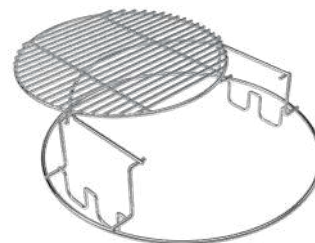

Easily configure the EGGspander Kit for:
Indirect cooking • Multi-zone, direct and indirect cooking • Multi-tier cooking racks • Raised grid cooking • Direct "Cowboy Style"

1-Piece convEGGtor Basket

ITEM #	EAN #	SIZE	CASE
121196	665719121196	XL	3
120724	665719120724	L	4
127242	665719127242	M	4

2-Piece Multi-Level Rack

ITEM #	EAN #	SIZE	CASE
121219	665719121219	XL	3
120755	665719120755	L	4