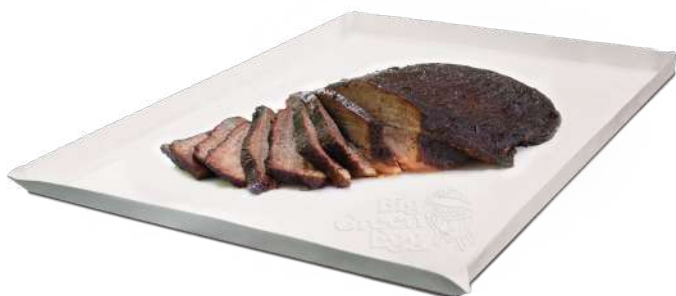

Disposable Cutting Boards

Big Green Egg Disposable Cutting Boards provide a clean and convenient cutting surface for just about anything you can cook on the EGG. These oversized boards are made from a sturdy, coated stock that stand up to a whole brisket or rack of ribs, and then simply fold up and drop in the trash for quick & easy clean-up. The edges fold up to prevent spills and messes. 15 boards per pack.

ITEM #	EAN #	CASE
128034	665719128034	12

Bamboo Cutting Board

The eco-friendly Bamboo Cutting Board is both beautiful and functional...built for outdoor use by the EGG, perfect for carving grilled meats and vegetables, and attractive enough to use for serving at the table. 20 in (51 cm) x 16 in (41 cm).

ITEM #	EAN #	CASE
127969	665719127969	3