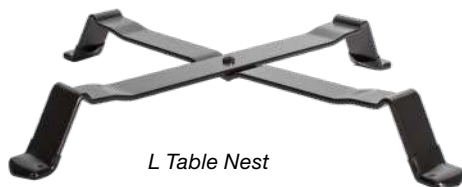

XLarge Dimensions:
61 in L x 32 in W x 31 in H
1.6m L x .8 m W x .8 m H

Large Dimensions:
60 in L x 25 in W x 31 in H
1.5m L x .6 m W x .8 m H

BBQ Tool Hooks

Solid stainless steel hooks add extra tool storage to a Big Green Egg wooden table.

ITEM #	EAN #	CASE
120281	665719120281	1

Table Nest

The metal Table Nest, which provides air flow beneath the EGG, is an optional component for all Big Green Egg tables. The Table Nest is also useful for custom outdoor kitchens. **Please note that the Table Nest is not designed for free-standing applications unless the EGG is housed within a Table, Island or built-in surround.**

ITEM #	EAN #	SIZE	CASE
115638	665719115638	2XL	1
113238	665719113238	XL	1
113214	665719113214	L	1
113221	665719113221	M	1

See Safety Tips at BigGreenEgg.com. Do Not Place EGG directly on wood or combustible surface!
Table Nest must be used in conjunction with a table. Not for use as a free-standing support for your EGG.

L Table Nest

122704

intEGGrated Nest+Handler

If you need to move your EGG, this product combines the EGG Nest and Nest Handler to provide a strong, mobile base with locking casters and a secure grip handle. It is made of heavy-duty powder-coated steel. Utility Rack can be added – sold separately.