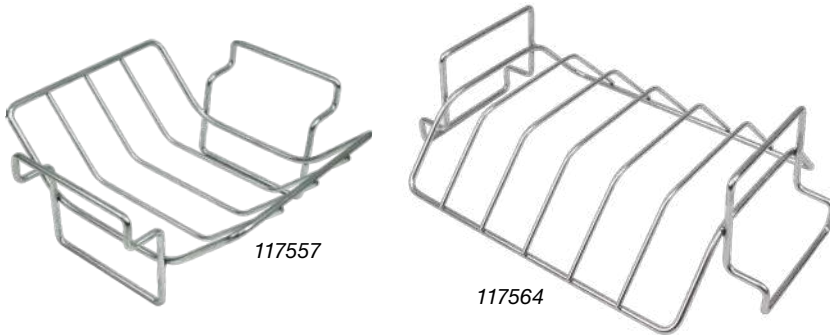

Stainless Steel Rib & Roast Racks

The dual purpose, stainless steel Rib and Roast Racks can be used upright to hold roasts and poultry or can be flipped over to serve as an efficient rib rack.

ITEM #	EAN #	SIZE	CASE
117564	665719117564	2XL – L	6
117557	665719117557	2XL – S	6

SCAN HERE TO SEE THE ROASTERS IN ACTION